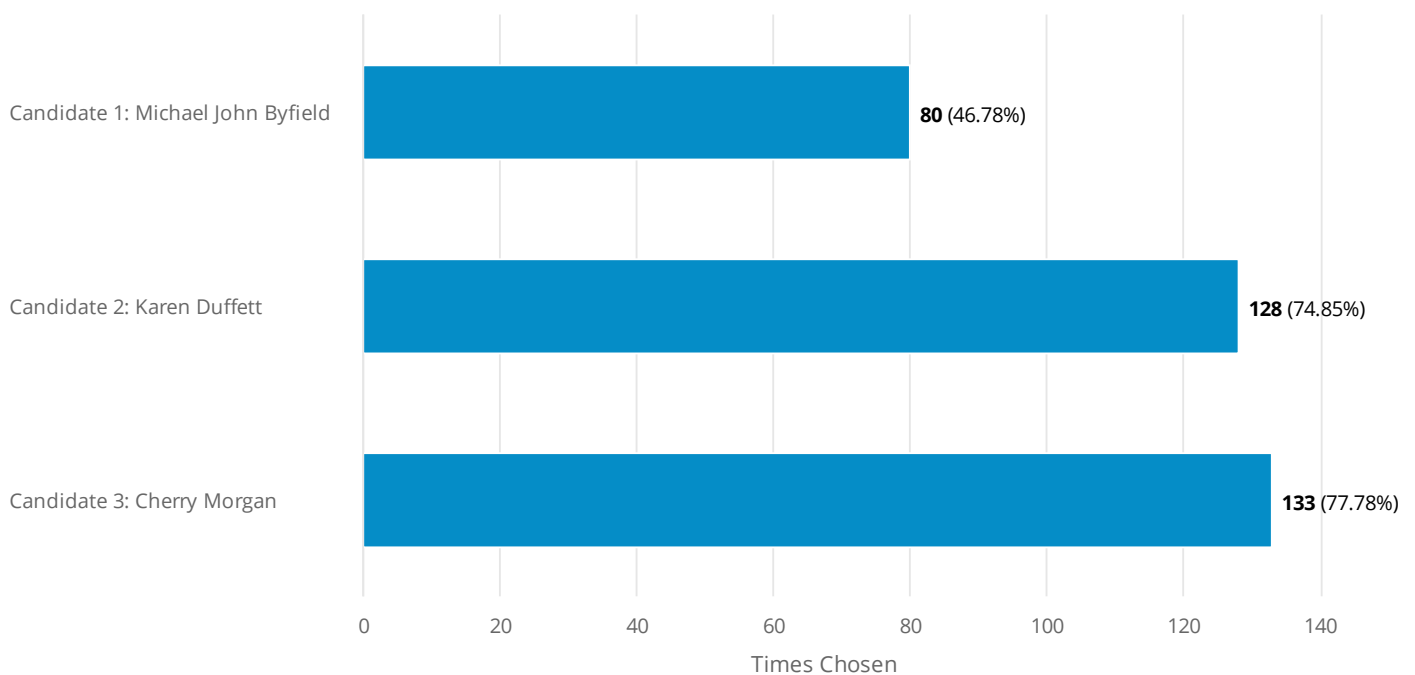

Please vote for the governors you would like to elect as associate governors for Kings' Forest:

Number of responses: 171