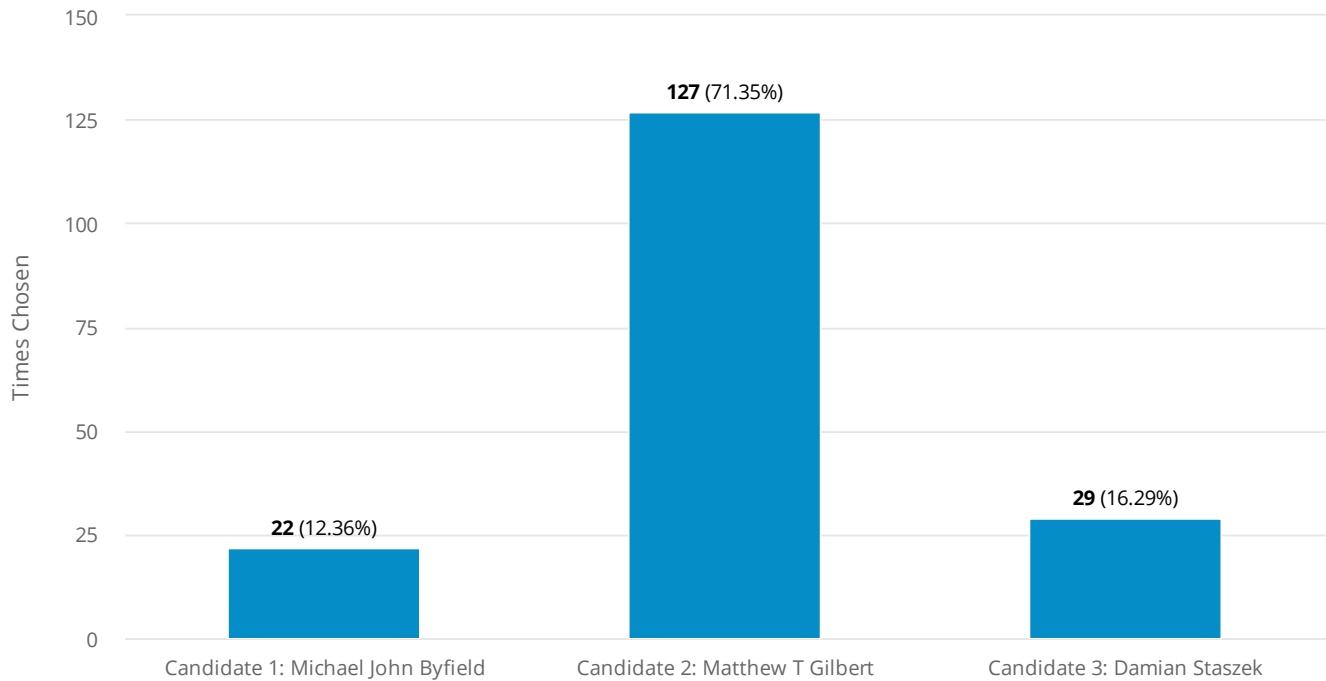

Governor Election

Please vote for the candidate you would like to elect to the full governing body:

Number of responses: 178

Please vote for the governors you would like to elect as associate governors for Kings' Forest: